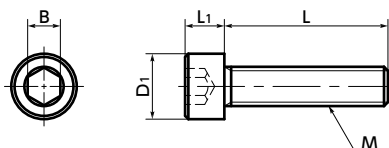

SNSN Hex Socket Head Cap Screws - Nickel

WEB Selection Tool
 WEB CAD Download
 Cleanroom wash & packaging
 Heat-resistance
 Chemical-proof

● Mechanical property

	Nickel (UNS N02201)	SUS304
Tensile Strength (N/mm ²)	343 - 411	520 or Higher
0.2% Proof Stress (N/mm ²)	68 - 166	205 or Higher
Elongation (%)	40 - 60	40 or Higher
Hardness (HB)	75 - 100	187 or Less

● Values in chart are for reference only. They are not guaranteed values.

● Physical property

	Nickel (UNS N02201)	SUS304
Specific Gravity	8.89	7.93
Longitudinal Elastic Modulus (GPa)	206	193
Specific Heat (J/kg·K)	456	500
Electric Resistance (μΩ·m)	0.085	0.7
Thermal Conductivity (W/(m·K))	79.5	17
Linear Expansion Coefficient (K ⁻¹)	13.4 x 10 ⁻⁶	17.3 x 10 ⁻⁶